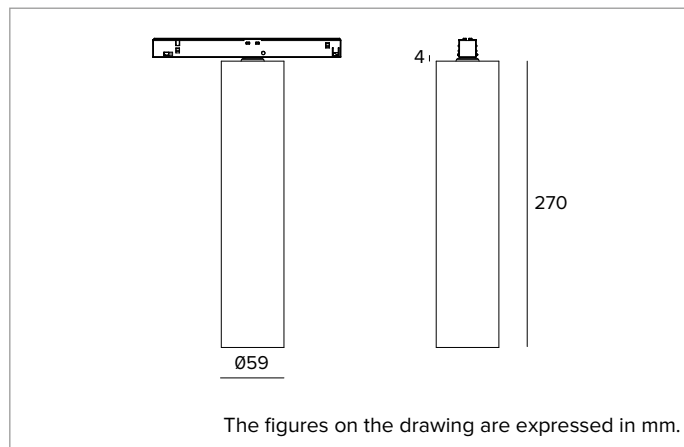

1T9848EL | FORTYEIGHT Label 6 - Fix

Professional low voltage LED fixture for direct lighting

	4000K	H(m)	D(m)	Emax(lx)		
	Ra90		16°			
	Fixture Power	9W	1	0.28	7913	
	Source Flux	1321lm	2	0.55	1978	
	Fixture Flux	970lm	3	0.83	879	
	Efficacy	107lm/W	4	1.11	495	
TS1981	Imax=5991cd/klm	Imax	7913cd	5	1.39	317

CCT nominal: 4000K

SDCM: 1.5

Lifetime (L80/B10): >50000h tq +25°C

ILLUMINOTECHNICAL CHARACTERISTICS

SP version - convex faceted highly reflective anodised aluminium precision optics, holographic diffusion filter and black silicone cut off ring.

Colour and finish: Plaster white

Dimensions: D=59mm

Weight: 0.6Kg

Version: ON-OFF

Degree of protection: IP20

ELECTRICAL CHARACTERISTICS

ON-OFF version, track power supply.

Fixture Power: 9W